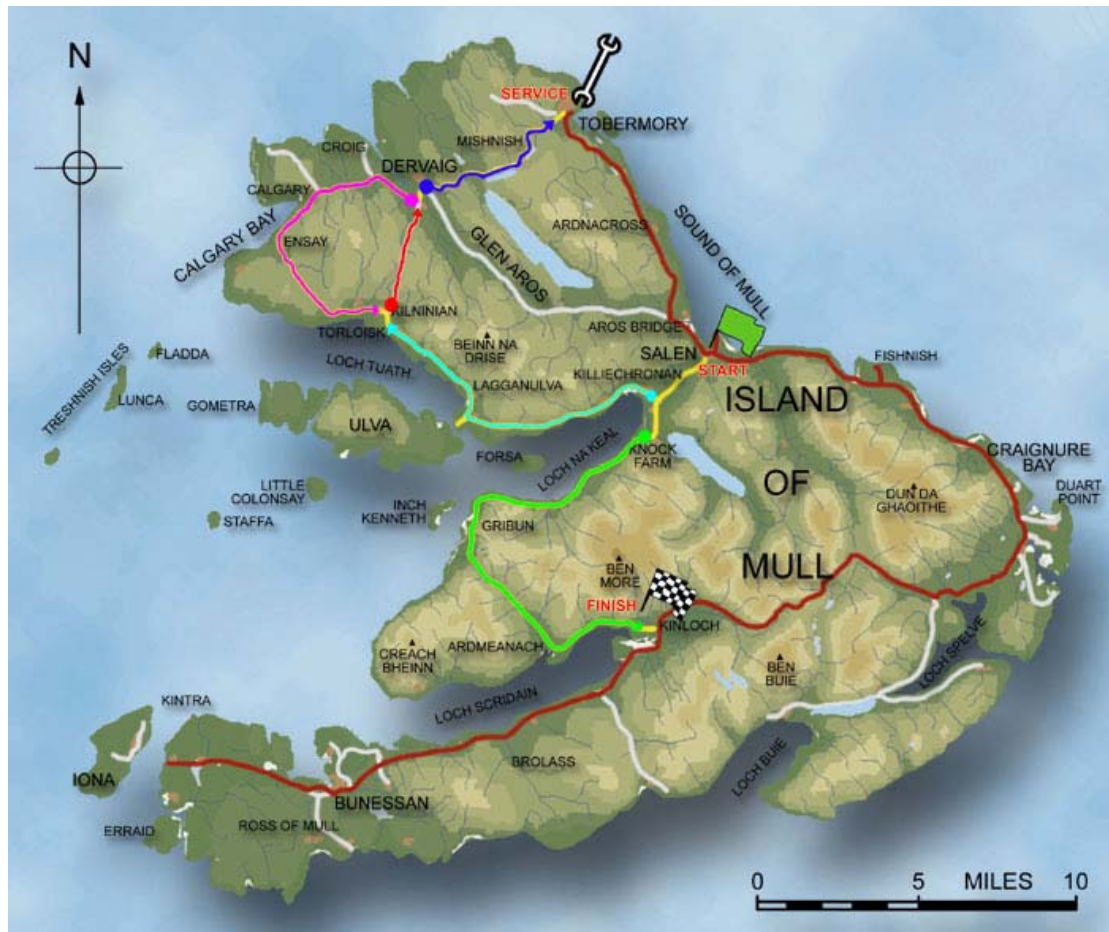

# 2005 Tunnock's Tour of Mull

## Friday Night Route

Stage	Time	Map Colour
Start Tobermory	20:00	
Stage 1	20:11	Blue
Stage 2	20:32	Cyan
Service Craignure	21:01	
Stages 3 & 4	23:12	Red
Stages 5 & 6	00:00	Green
Stage 7	00:59	Magenta
Finish Dervaig	01:18	

## Saturday Afternoon Route

Stage	Time	Map Colour
Start Salen	12:00	
Stage 8	12:10	Cyan
Stage 9	12:32	Red
Stage 10	12:43	Magenta
Stage 11	13:06	Red
Stage 12	13:30	Blue
Service Tobermory	13:43	
Stages 13 & 14	14:35	Green
Finish Loch Scridain	15:04	

## Saturday Night Route

Stage	Time	Map Colour
Start Salen	21:00	
Stage 15	21:10	<span style="background-color: blue; width: 20px; height: 10px; display: inline-block;"></span>
Stage 16	21:53	<span style="background-color: magenta; width: 20px; height: 10px; display: inline-block;"></span>
Service Craignure	22:23	
Stages 17 & 18	00:20	<span style="background-color: cyan; width: 20px; height: 10px; display: inline-block;"></span>
Stage 19	01:19	<span style="background-color: green; width: 20px; height: 10px; display: inline-block;"></span>
Finish Tobermory	01:59	