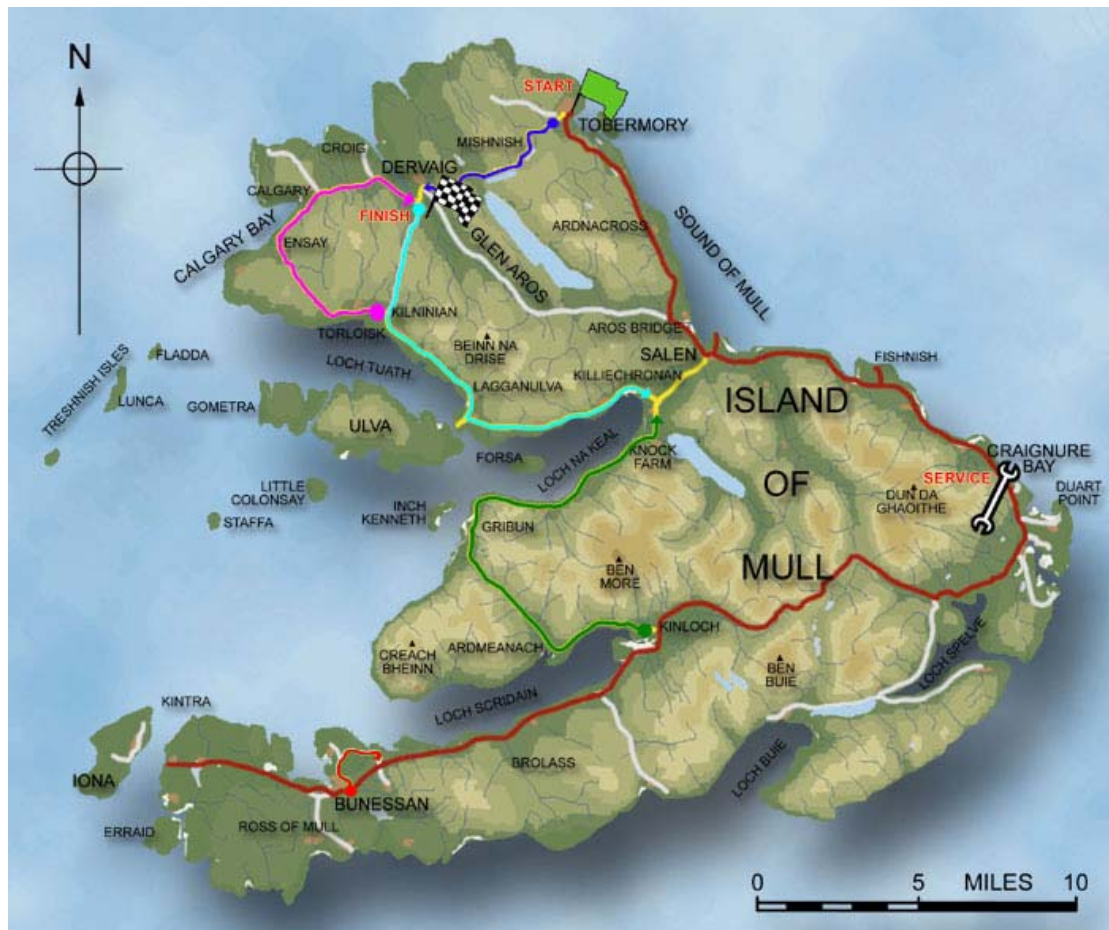

# 2005 Tunnock's Tour of Mull

## Friday Night Route

Stage	Time	Map Colour
Start Tobermory	20:00	
Stage 1	20:11	Blue
Stage 2	20:32	Cyan
Service Craignure	21:01	
Stages 3 & 4	23:12	Red
Stages 5 & 6	00:00	Green
Stage 7	00:59	Magenta
Finish Dervaig	01:18	

## Saturday Afternoon Route

Stage	Time	Map Colour
Start Salen	12:00	
Stage 8	12:10	Cyan
Stage 9	12:32	Red
Stage 10	12:43	Magenta
Stage 11	13:06	Red
Stage 12	13:30	Blue
Service Tobermory	13:43	
Stages 13 & 14	14:35	Green
Finish Loch Scridain	15:04	

## Saturday Night Route

Stage	Time	Map Colour
Start Salen	21:00	
Stage 15	21:10	<span style="background-color: blue; width: 20px; height: 10px; display: inline-block;"></span>
Stage 16	21:53	<span style="background-color: magenta; width: 20px; height: 10px; display: inline-block;"></span>
Service Craignure	22:23	
Stages 17 & 18	00:20	<span style="background-color: cyan; width: 20px; height: 10px; display: inline-block;"></span>
Stage 19	01:19	<span style="background-color: green; width: 20px; height: 10px; display: inline-block;"></span>
Finish Tobermory	01:59	