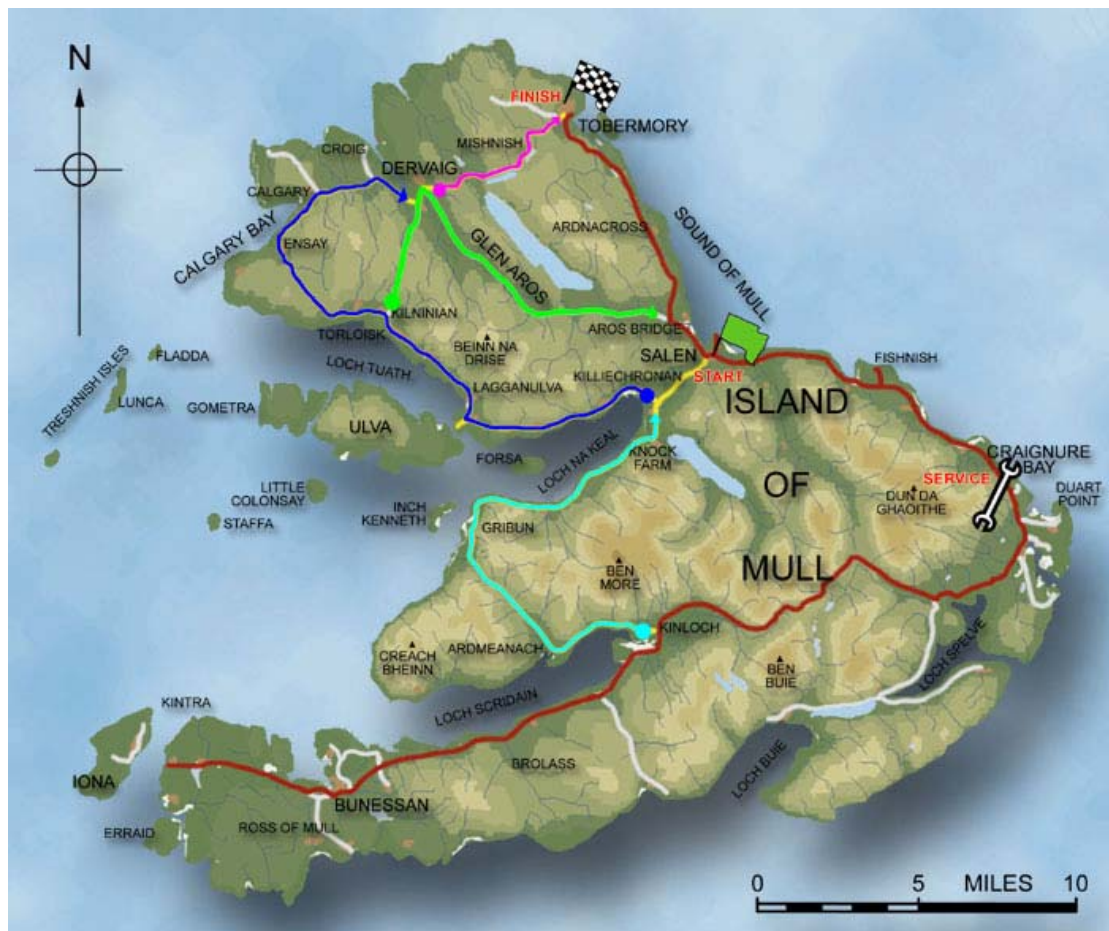

# 2005 Tunnock's Tour of Mull

## Friday Night Route

Stage	Time	Map Colour
Start Tobermory	20:00	
Stage 1	20:11	Blue
Stage 2	20:32	Cyan
Service Craignure	21:01	
Stages 3 & 4	23:12	Red
Stages 5 & 6	00:00	Green
Stage 7	00:59	Magenta
Finish Dervaig	01:18	

## Saturday Afternoon Route

Stage	Time	Map Colour
Start Salen	12:00	
Stage 8	12:10	Cyan
Stage 9	12:32	Red
Stage 10	12:43	Magenta
Stage 11	13:06	Red
Stage 12	13:30	Blue
Service Tobermory	13:43	
Stages 13 & 14	14:35	Green
Finish Loch Scridain	15:04	

## Saturday Night Route

Stage	Time	Map Colour
Start Salen	21:00	
Stage 15	21:10	<span style="background-color: blue; width: 20px; height: 10px; display: inline-block;"></span>
Stage 16	21:53	<span style="background-color: magenta; width: 20px; height: 10px; display: inline-block;"></span>
Service Craignure	22:23	
Stages 17 & 18	00:20	<span style="background-color: cyan; width: 20px; height: 10px; display: inline-block;"></span>
Stage 19	01:19	<span style="background-color: green; width: 20px; height: 10px; display: inline-block;"></span>
Finish Tobermory	01:59	