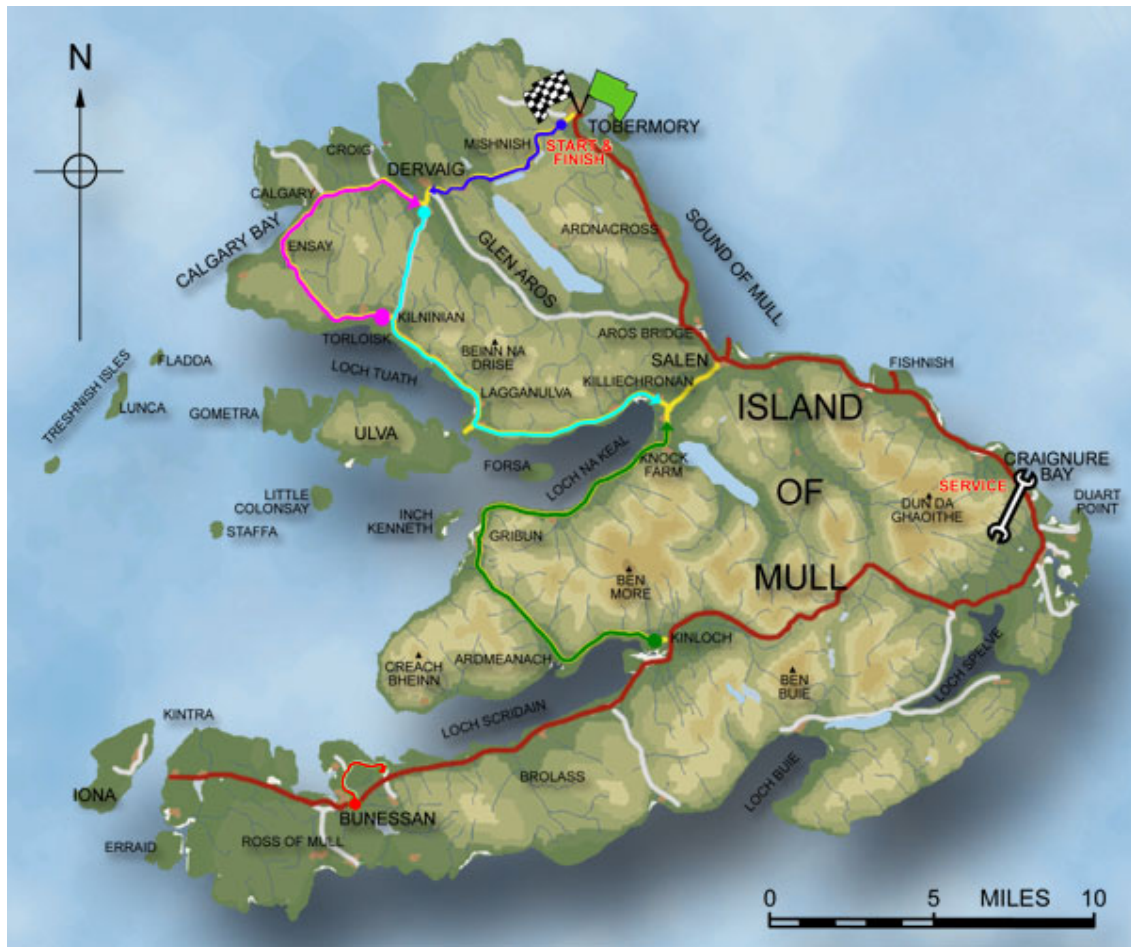

Friday Night Stages 2006

Stage	Time	Colour on Map
Start Tobermory	20:01	
Stage 1	20:08	
Stage 2	20:28	
Service Craignure	21:11	
Stages 3 & 4	23:12	
Stages 5 & 6	23:58	
Stage 7	00:55	
Stage 8 (Stage 1 in reverse)	01:21	
Finish Tobermory	01:34	

Saturday Afternoon Stages 2006

Stage	Time	Colour on Map
Start Salen	12:01	
Stage 9	12:11	Cyan
Stages 10 & 11	12:52	Magenta
Stage 12	13:53	Blue
Service Tobermory	14:06	
Stages 13 & 14	14:57	Green
Finish Loch Scridain	15:24	

Saturday Night Stages 2006

Stage	Time	Colour on Map
Start Salen	21:01	
Stage 15	21:11	
Stage 16	21:55	
Service Craignure	22:39	
Stages 17 & 18	00:21	
Stage 19	01:18	
Finish Tobermory	01:57	