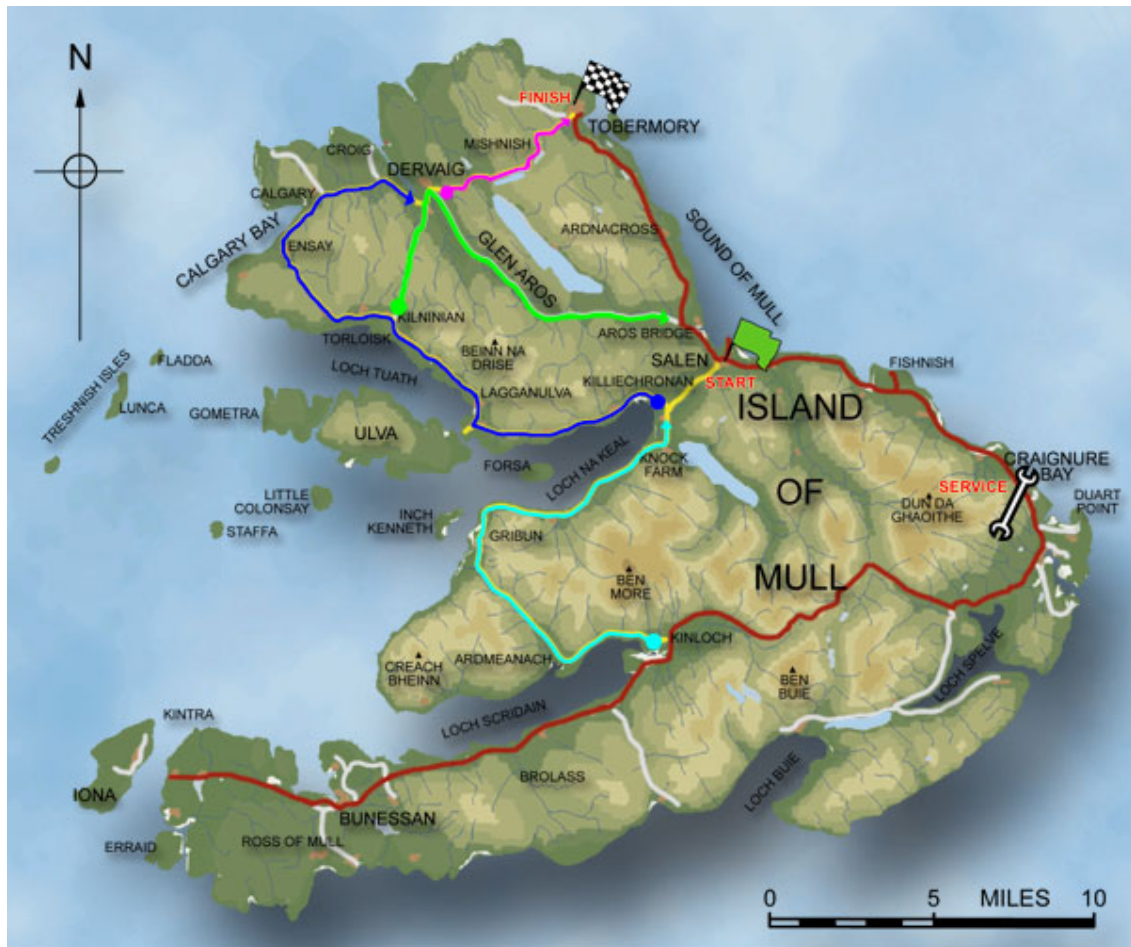

Friday Night Stages 2006

Stage	Time	Colour on Map
Start Tobermory	20:01	
Stage 1	20:08	
Stage 2	20:28	
Service Craignure	21:11	
Stages 3 & 4	23:12	
Stages 5 & 6	23:58	
Stage 7	00:55	
Stage 8 (Stage 1 in reverse)	01:21	
Finish Tobermory	01:34	

Saturday Afternoon Stages 2006

Stage	Time	Colour on Map
Start Salen	12:01	
Stage 9	12:11	Cyan
Stages 10 & 11	12:52	Magenta
Stage 12	13:53	Blue
Service Tobermory	14:06	
Stages 13 & 14	14:57	Green
Finish Loch Scridain	15:24	

Saturday Night Stages 2006

Stage	Time	Colour on Map
Start Salen	21:01	
Stage 15	21:11	
Stage 16	21:55	
Service Craignure	22:39	
Stages 17 & 18	00:21	
Stage 19	01:18	
Finish Tobermory	01:57	