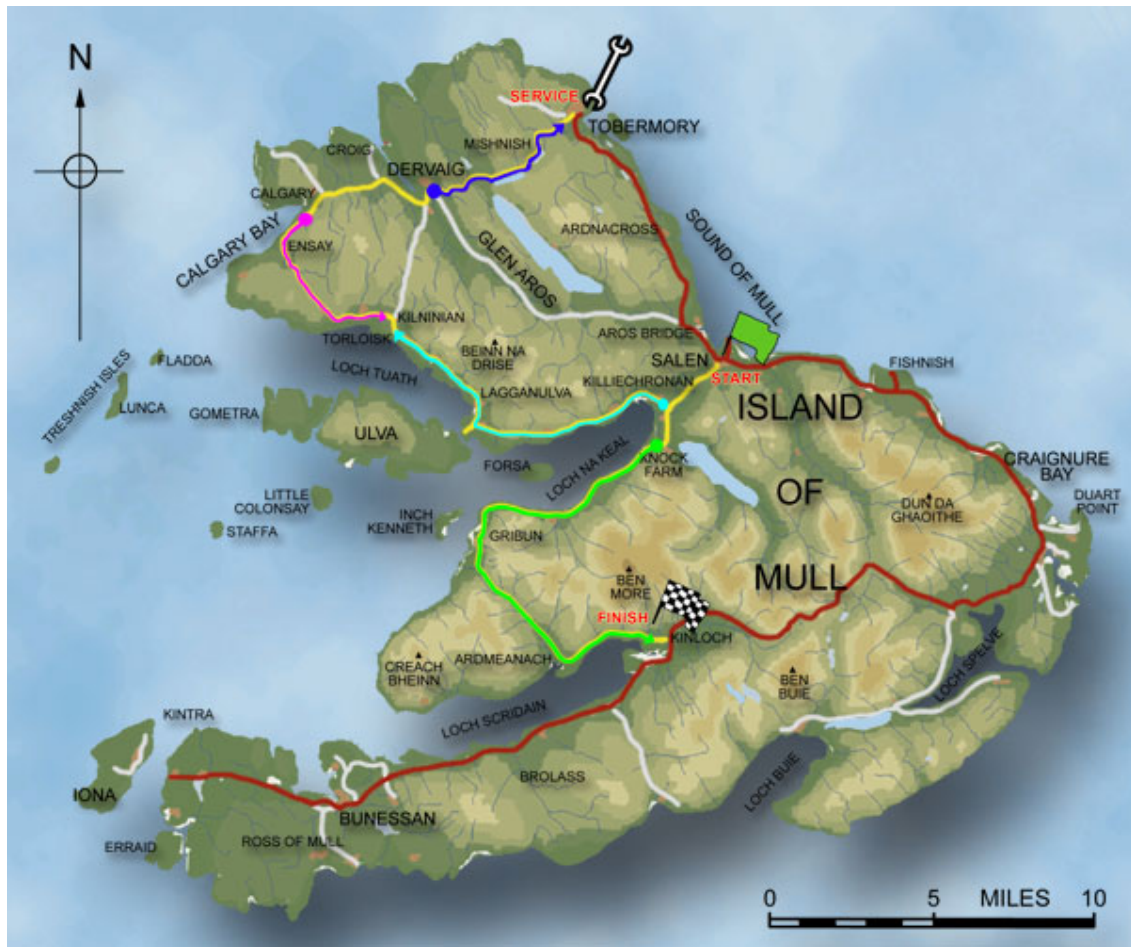

Friday Night Stages 2006

Stage	Time	Colour on Map
Start Tobermory	20:01	
Stage 1	20:08	
Stage 2	20:28	
Service Craignure	21:11	
Stages 3 & 4	23:12	
Stages 5 & 6	23:58	
Stage 7	00:55	
Stage 8 (Stage 1 in reverse)	01:21	
Finish Tobermory	01:34	

Saturday Afternoon Stages 2006

Stage	Time	Colour on Map
Start Salen	12:01	
Stage 9	12:11	Cyan
Stages 10 & 11	12:52	Magenta
Stage 12	13:53	Blue
Service Tobermory	14:06	
Stages 13 & 14	14:57	Green
Finish Loch Scridain	15:24	

Saturday Night Stages 2006

Stage	Time	Colour on Map
Start Salen	21:01	
Stage 15	21:11	
Stage 16	21:55	
Service Craignure	22:39	
Stages 17 & 18	00:21	
Stage 19	01:18	
Finish Tobermory	01:57	