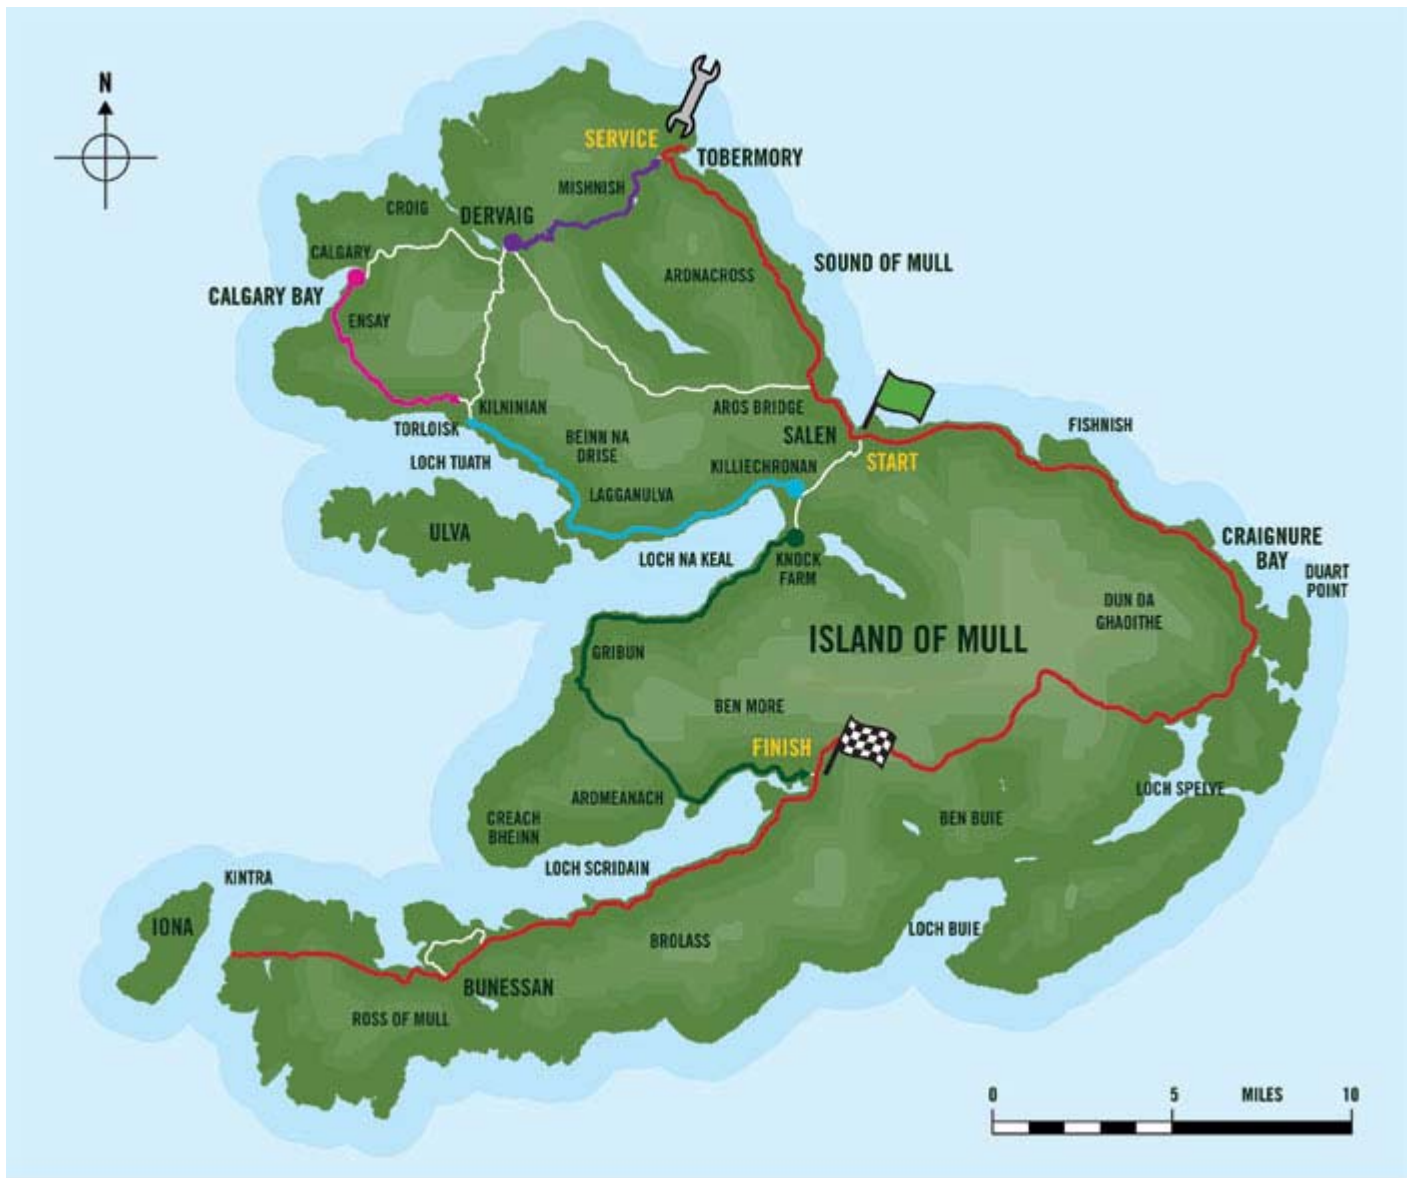

Friday Night Stages

Stage	Time	Colour on Map
Start Tobermory	20:01	
Stage 1	20:08	Purple
Stage 2	20:31	Blue
Service Craignure	21:14	
Stages 3 & 4	23:15	Red
Stages 5 & 6	00:03	Dark Green
Stage 7	01:02	Pink
Stage 8 (Stage 1 in reverse)	01:28	Purple
Finish Tobermory	01:43	

Saturday Afternoon Stages

Stage	Time	Colour on Map
Start Salen	12:01	
Stage 9	12:11	
Stages 10 & 11	12:52	
Stage 12	13:57	
Service Tobermory	14:11	
Stages 13 & 14	15:08	
Finish Loch Scridain	15:37	

Saturday Night Stages

Stage	Time	Colour on Map
Start Salen	21:01	
Stage 15	21:11	Purple
Stage 16	21:55	Pink
Service Craignure	22:56	
Stages 17 & 18	00:23	Blue
Stage 19	01:22	Dark Green
Finish Tobermory	02:01	