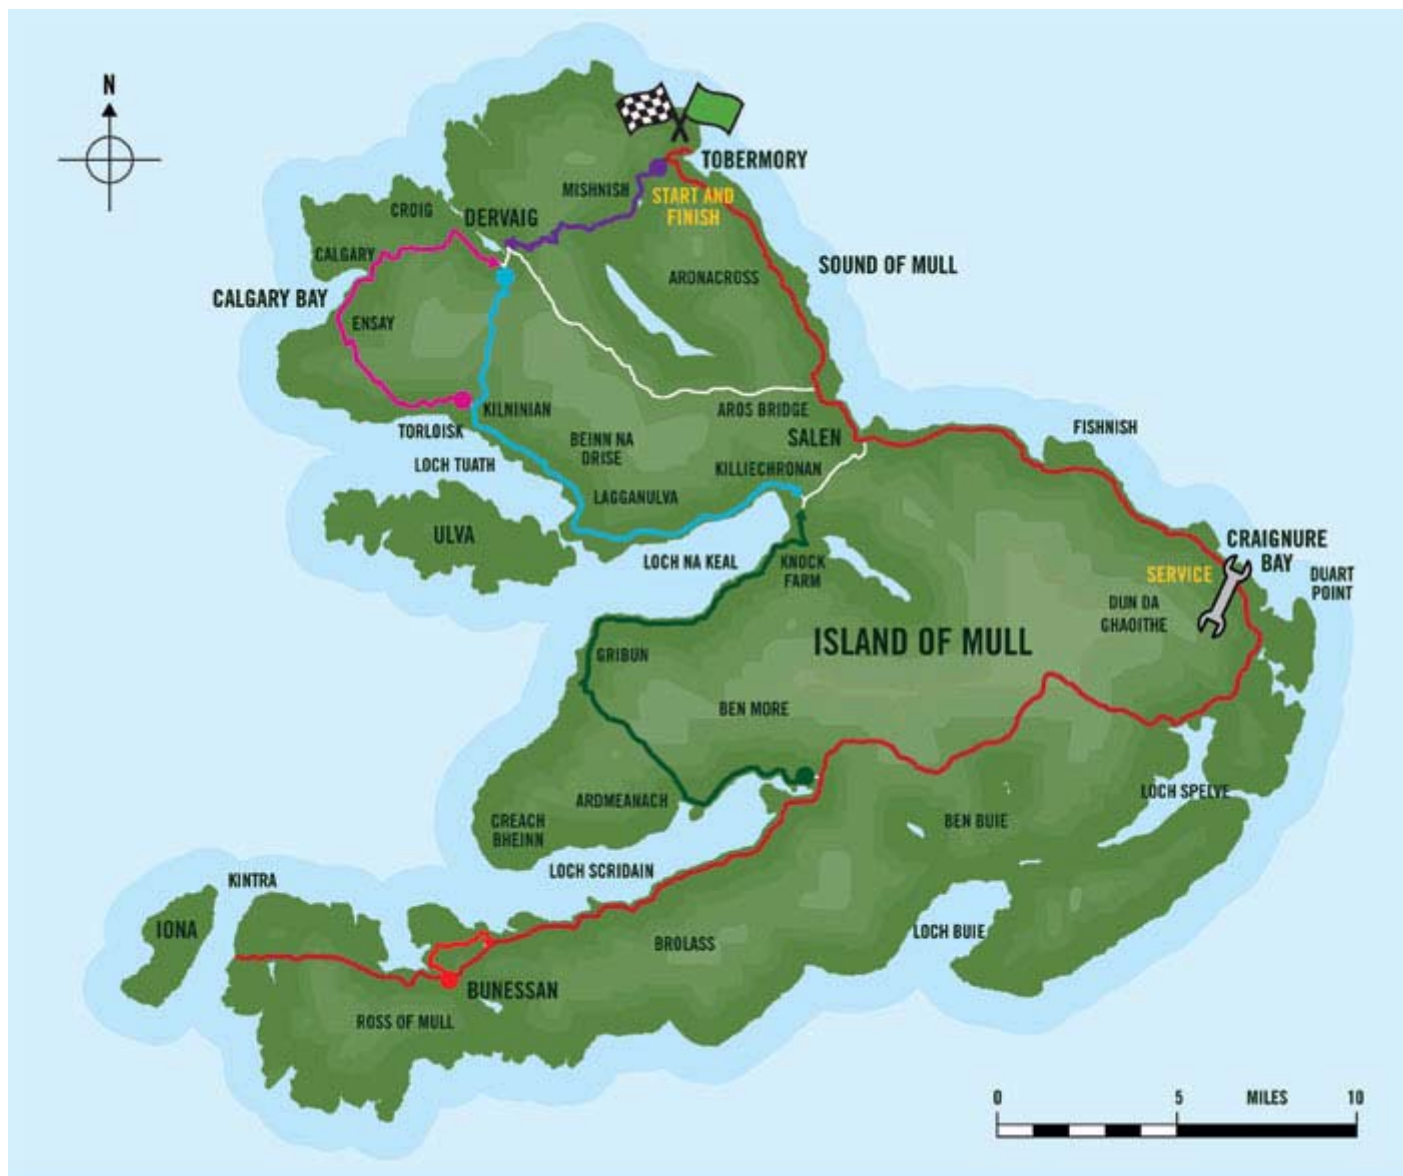

Friday Night Stages

Stage	Time	Colour on Map
Start Tobermory	20:01	
Stage 1	20:08	Purple
Stage 2	20:31	Blue
Service Craignure	21:14	
Stages 3 & 4	23:15	Red
Stages 5 & 6	00:03	Dark Green
Stage 7	01:02	Pink
Stage 8 (Stage 1 in reverse)	01:28	Purple
Finish Tobermory	01:43	

Saturday Afternoon Stages

Stage	Time	Colour on Map
Start Salen	12:01	
Stage 9	12:11	
Stages 10 & 11	12:52	
Stage 12	13:57	
Service Tobermory	14:11	
Stages 13 & 14	15:08	
Finish Loch Scridain	15:37	

Saturday Night Stages

Stage	Time	Colour on Map
Start Salen	21:01	
Stage 15	21:11	Purple
Stage 16	21:55	Pink
Service Craignure	22:56	
Stages 17 & 18	00:23	Blue
Stage 19	01:22	Dark Green
Finish Tobermory	02:01	