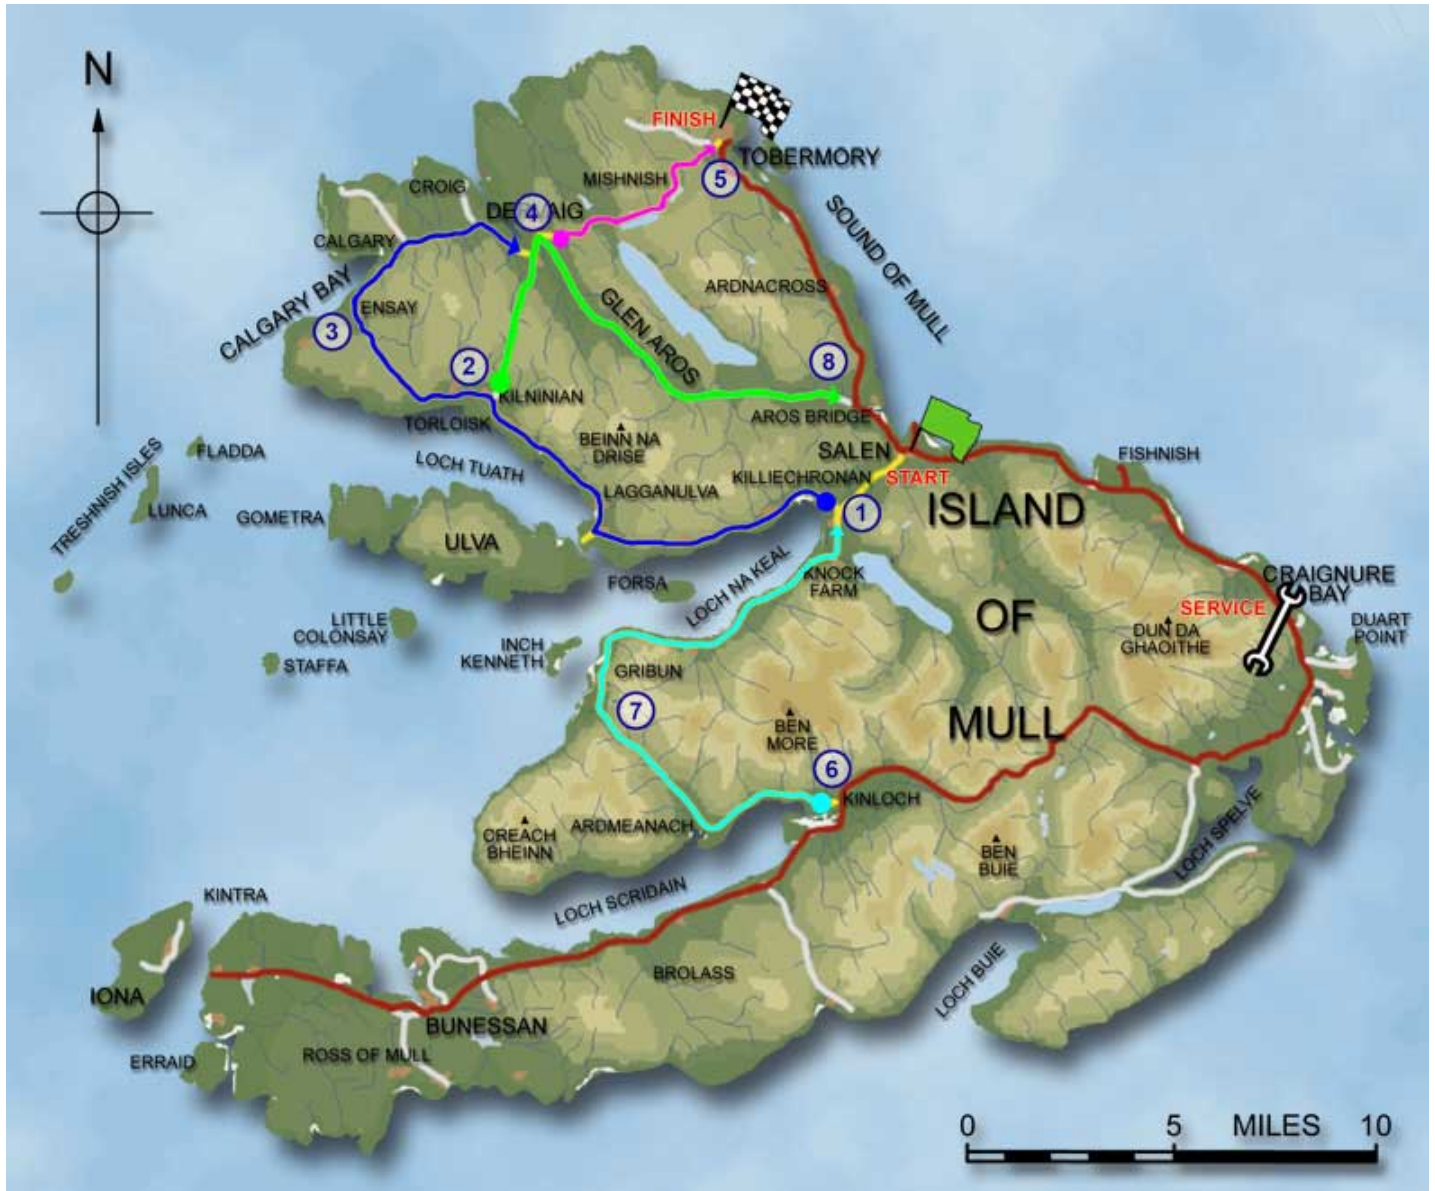

Friday Night Stages

Stage	Time	Markers	Colour on Map
Start Tobermory	20:01		
Stage 1	20:24	From 1 to 2 via 8	
Stage 2	21:16	From 3 to 4	
Stage 3	21:37	From 4 to 5	
Service Craignure	21:49	At 6	
Stage 4	23:47	From 7 to 8	
Stage 5	00:07	From 8 to 2 via 9	
Stage 6	00:29	From 2 to 3	
Finish Tobermory	00:53		

Saturday Afternoon Stages

Stage	Time	Marker	Colour on Map
Start Salen	12:01		
Stage 7	12:11	From 1 to 2	Cyan
Stages 8 & 9	12:52	From 3 to 2	Magenta
Stage 10	13:57	From 4 to 5	Blue
Service Tobermory	14:11	At 5	
Stage 11	15:08	From 1 to 6	Light Green
Stage 12	15:27	From 6 to 7	Green
Finish Loch Scridain	15:37	At 7	

Saturday Night Stages

Stage	Time	Marker	Colour on Map
Start Salen	21:01		
Stage 13	21:11	From 1 to 4 via 2 & 3	Blue
Stage 14	21:55	From 4 to 5	Magenta
Service Craignure	22:26		
Stage 15	00:23	From 6 to 7	Cyan
Stage 16	00:40	From 7 to 1	Cyan
Stage 17	01:22	From 2 to 8 via 4	Green
Finish Tobermory	02:01		